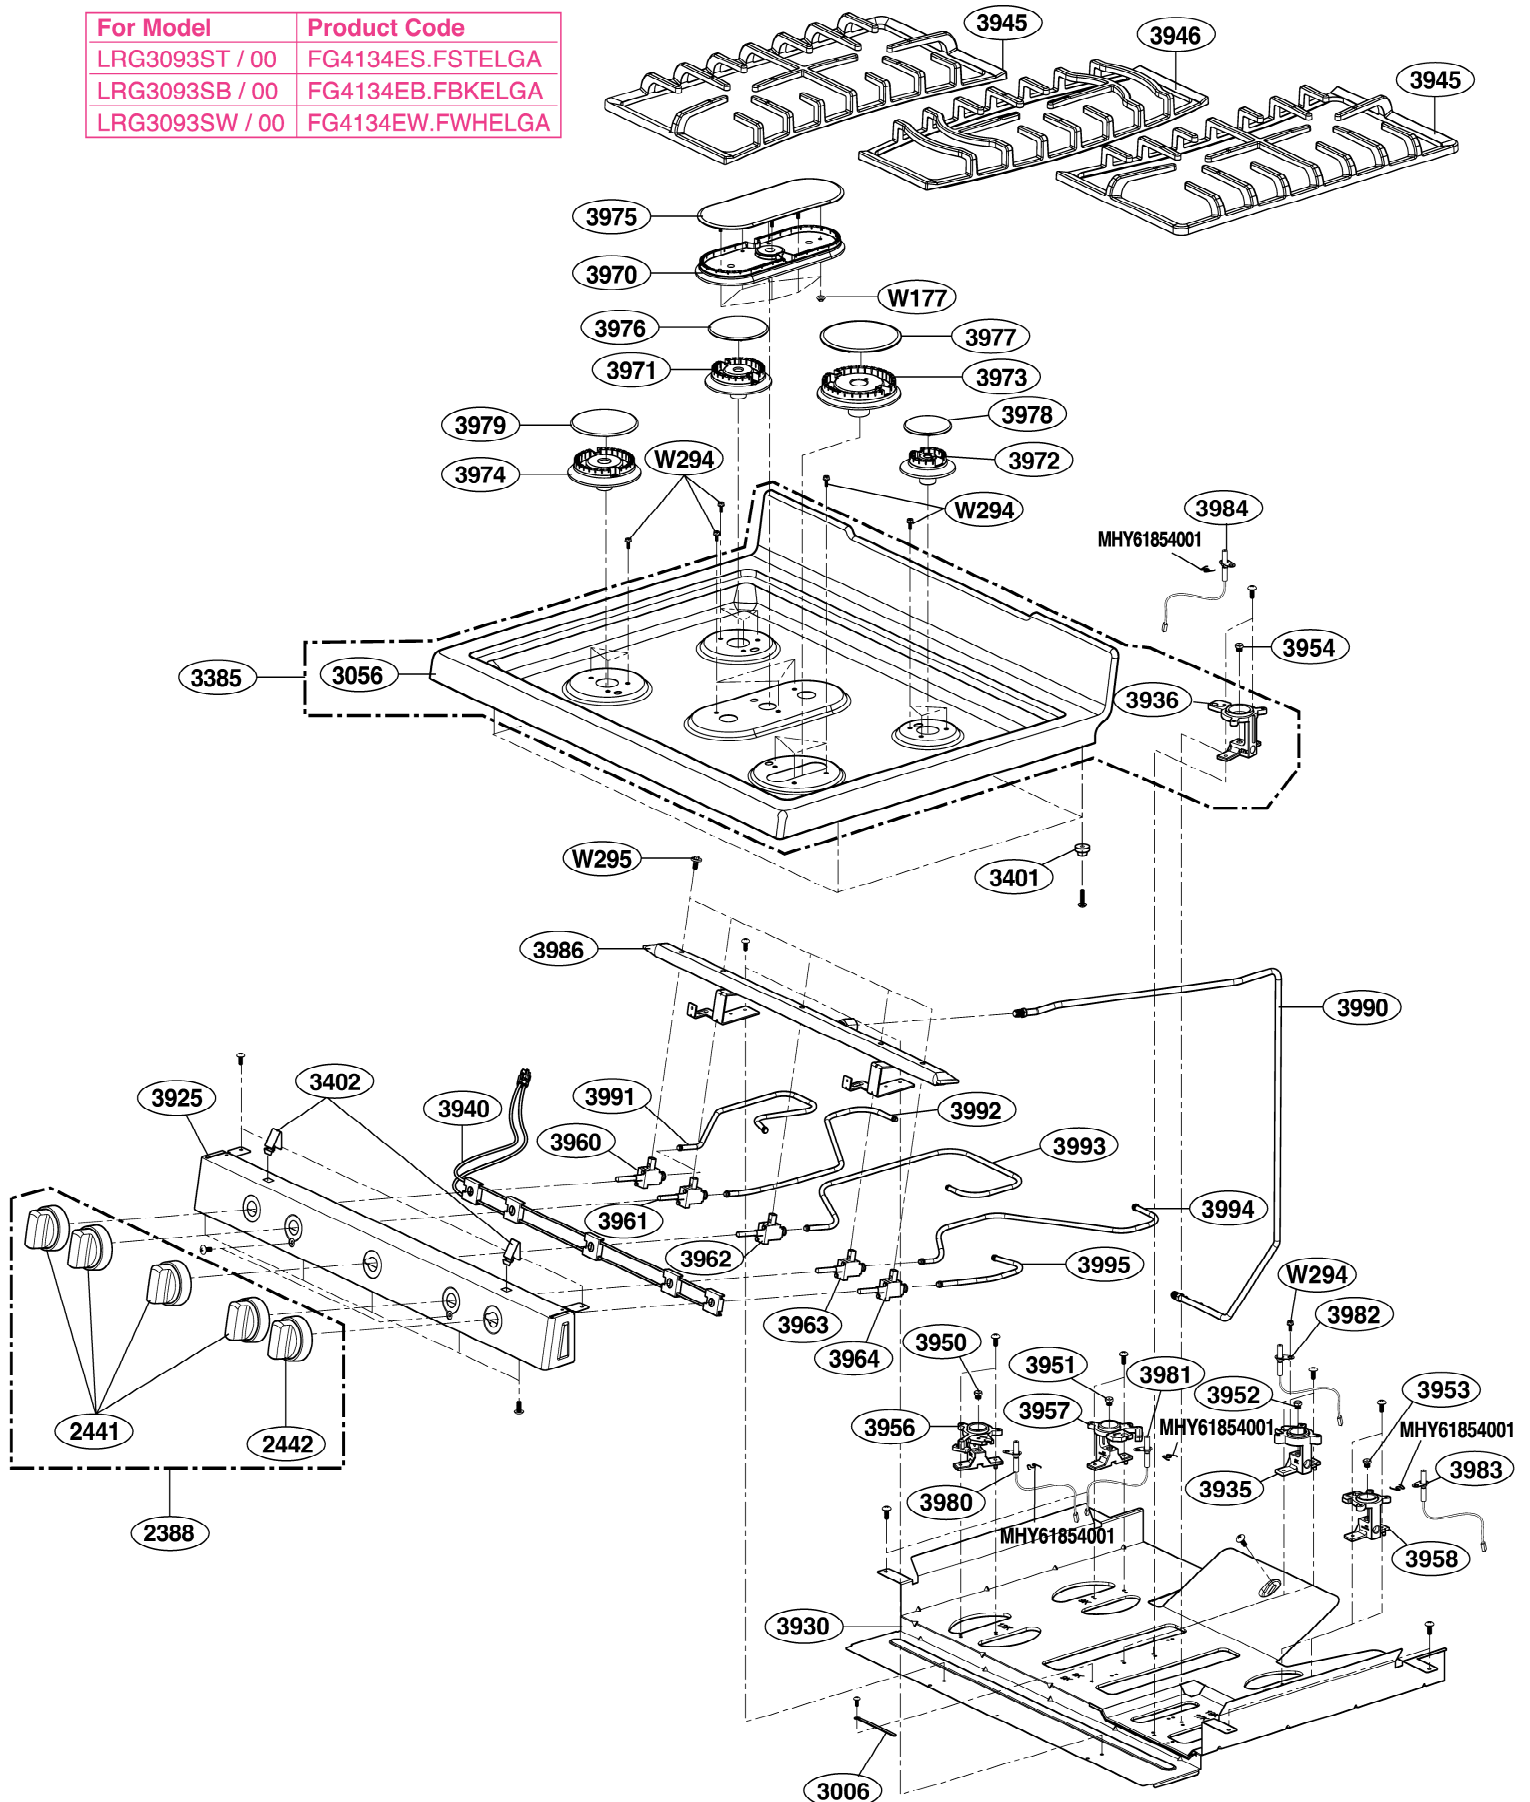

EXPLODED VIEW

INTRODUCTION (I)

For Model	Product Code
LRG3093ST / 00	FG4134ES.FSTELGA
LRG3093ST / 01	FG4134ES.FS1ELGA

DOOR PARTS (I)

For Model	Product Code
LRG3093ST / 00	FG4134ES.FSTELGA
LRG3093ST / 01	FG4134ES.FS1ELGA

CONTROLLER PARTS (I)

For Model	Product Code
LRG3093ST / 00	FG4134ES.FSTELGA
LRG3093SB / 00	FG4134EB.FBKELGA
LRG3093SW / 00	FG4134EW.FWHELGA

COOKTOP PARTS (I)

For Model	Product Code
LRG3093ST / 00	FG4134ES.FSTELGA
LRG3093SB / 00	FG4134EB.FBKELGA
LRG3093SW / 00	FG4134EW.FWHELGA

DRAWER PARTS (I)

For Model	Product Code
LRG3093ST / 00	FG4134ES.FSTELGA
LRG3093SB / 00	FG4134EB.FBKELGA
LRG3093SW / 00	FG4134EW.FWHELGA

CAVITY PARTS (I)

For Model	Product Code
LRG3093ST / 00	FG4134ES.FSTELGA