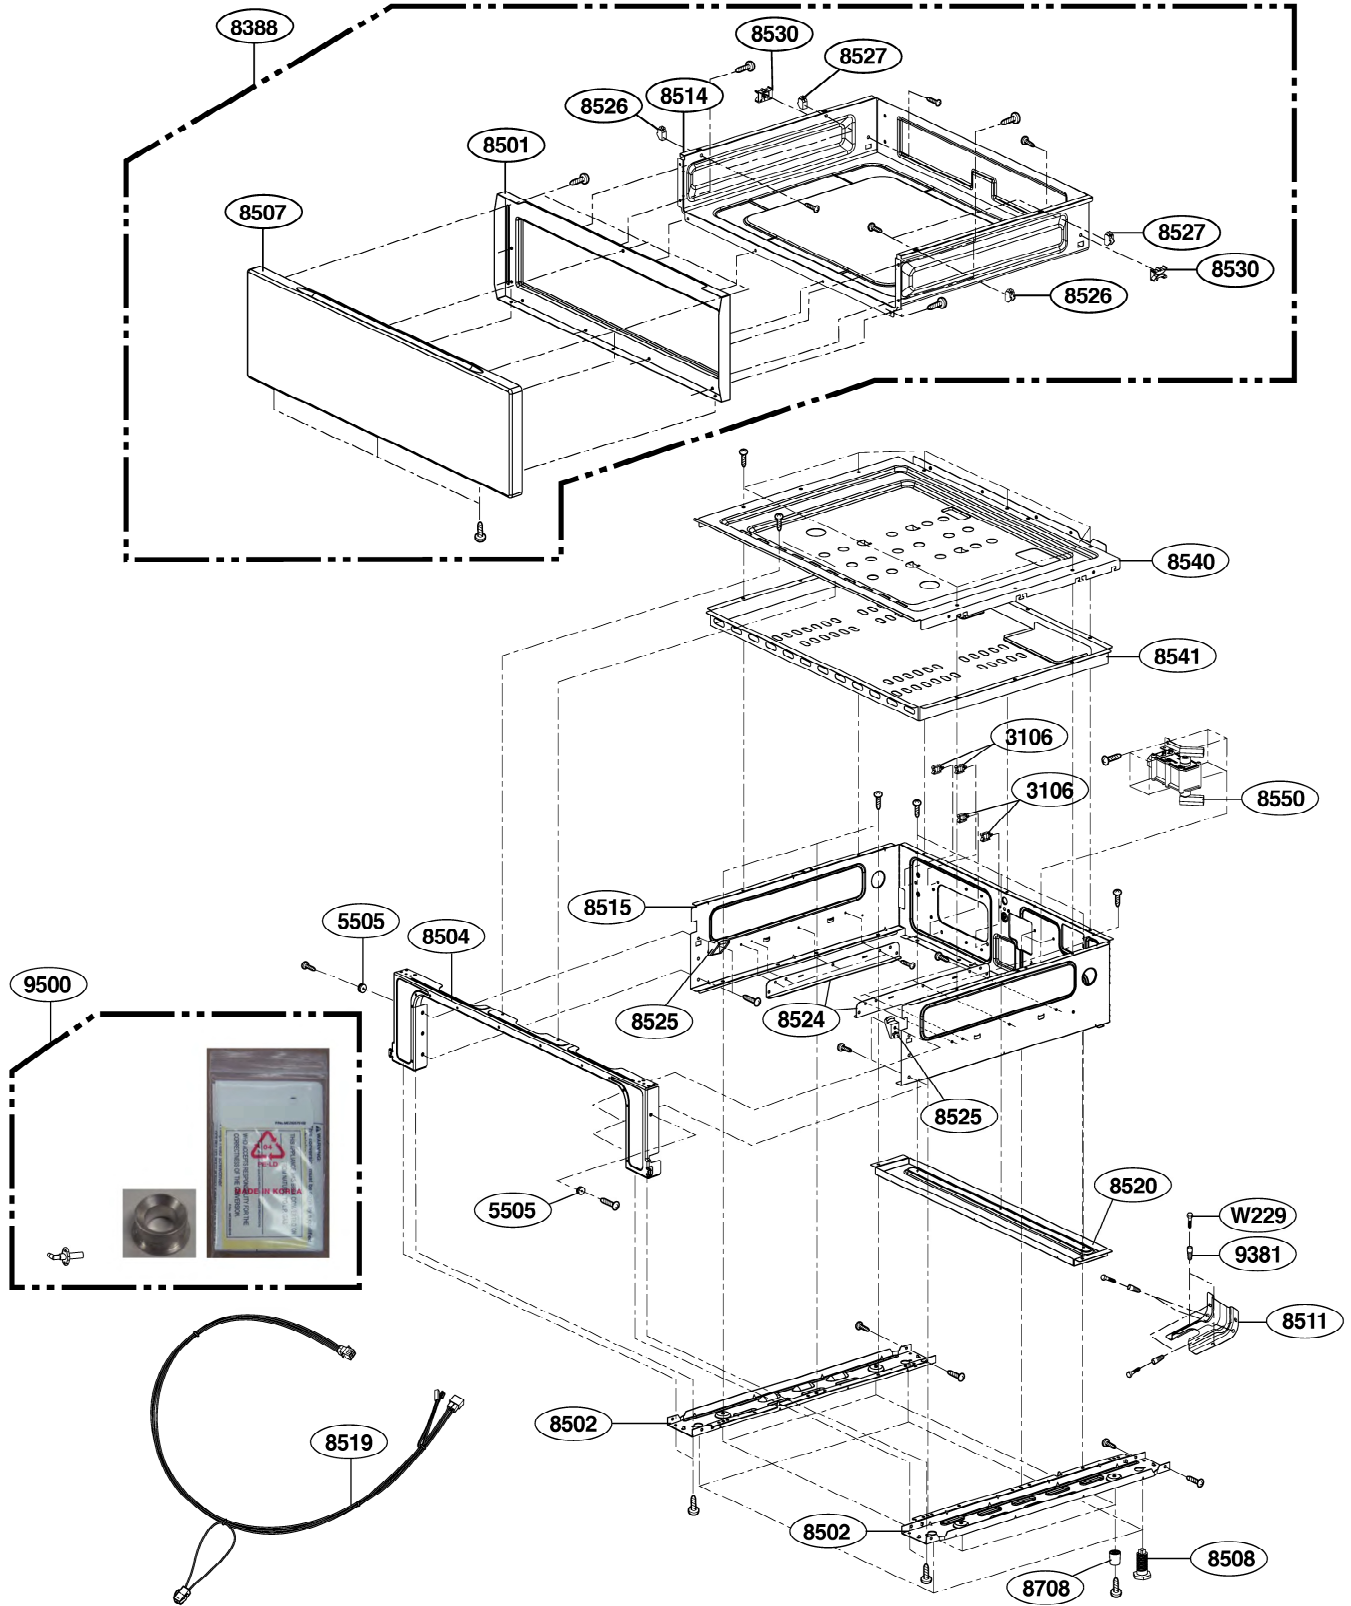

EXPLODED VIEW

INTRODUCTION (I)

For Model	Product Code
LRG3093ST / 00	FG4134ES.FSTELGA
LRG3093ST / 01	FG4134ES.FS1ELGA

DOOR PARTS (I)

For Model	Product Code
LRG3093ST / 00	FG4134ES.FSTELGA
LRG3093ST / 01	FG4134ES.FS1ELGA

CONTROLLER PARTS (I)

For Model	Product Code
LRG3093ST / 00	FG4134ES.FSTELGA
LRG3093SB / 00	FG4134EB.FBKELGA
LRG3093SW / 00	FG4134EW.FWHELGA

COOKTOP PARTS (I)

For Model	Product Code
LRG3093ST / 00	FG4134ES.FSTELGA
LRG3093SB / 00	FG4134EB.FBKELGA
LRG3093SW / 00	FG4134EW.FWHELGA

DRAWER PARTS (I)

For Model	Product Code
LRG3093ST / 00	FG4134ES.FSTELGA
LRG3093SB / 00	FG4134EB.FBKELGA
LRG3093SW / 00	FG4134EW.FWHELGA

CAVITY PARTS (I)

For Model	Product Code
LRG3093ST / 00	FG4134ES.FSTELGA