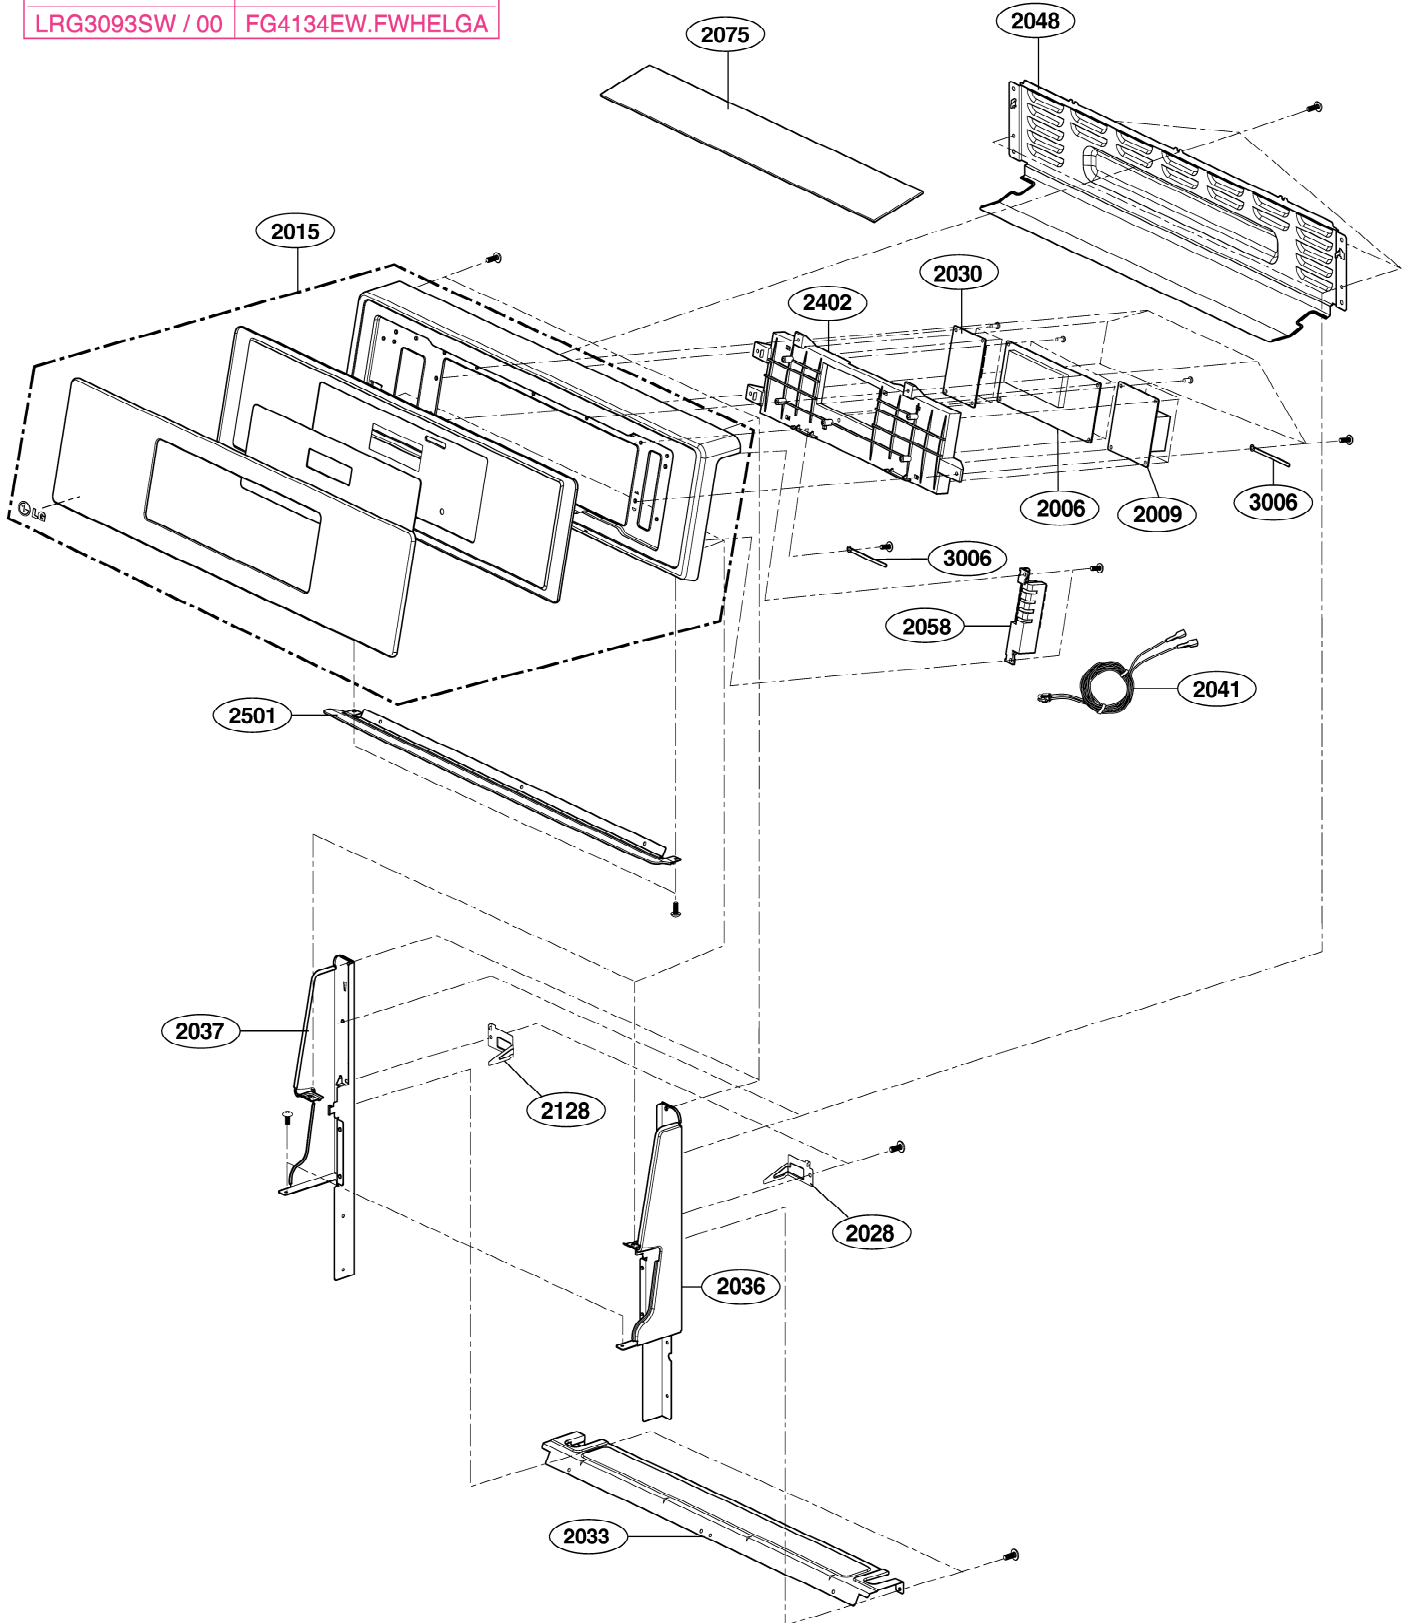

EXPLODED VIEW

INTRODUCTION (I)

For Model	Product Code
LRG3093ST / 00	FG4134ES.FSTELGA
LRG3093ST / 01	FG4134ES.FS1ELGA

DOOR PARTS (I)

For Model	Product Code
LRG3093ST / 00	FG4134ES.FSTELGA
LRG3093ST / 01	FG4134ES.FS1ELGA

CONTROLLER PARTS (I)

For Model	Product Code
LRG3093ST / 00	FG4134ES.FSTELGA
LRG3093SB / 00	FG4134EB.FBKELGA
LRG3093SW / 00	FG4134EW.FWHELGA

COOKTOP PARTS (I)

For Model	Product Code
LRG3093ST / 00	FG4134ES.FSTELGA
LRG3093SB / 00	FG4134EB.FBKELGA
LRG3093SW / 00	FG4134EW.FWHELGA

DRAWER PARTS (I)

For Model	Product Code
LRG3093ST / 00	FG4134ES.FSTELGA
LRG3093SB / 00	FG4134EB.FBKELGA
LRG3093SW / 00	FG4134EW.FWHELGA

CAVITY PARTS (I)

For Model	Product Code
LRG3093ST / 00	FG4134ES.FSTELGA