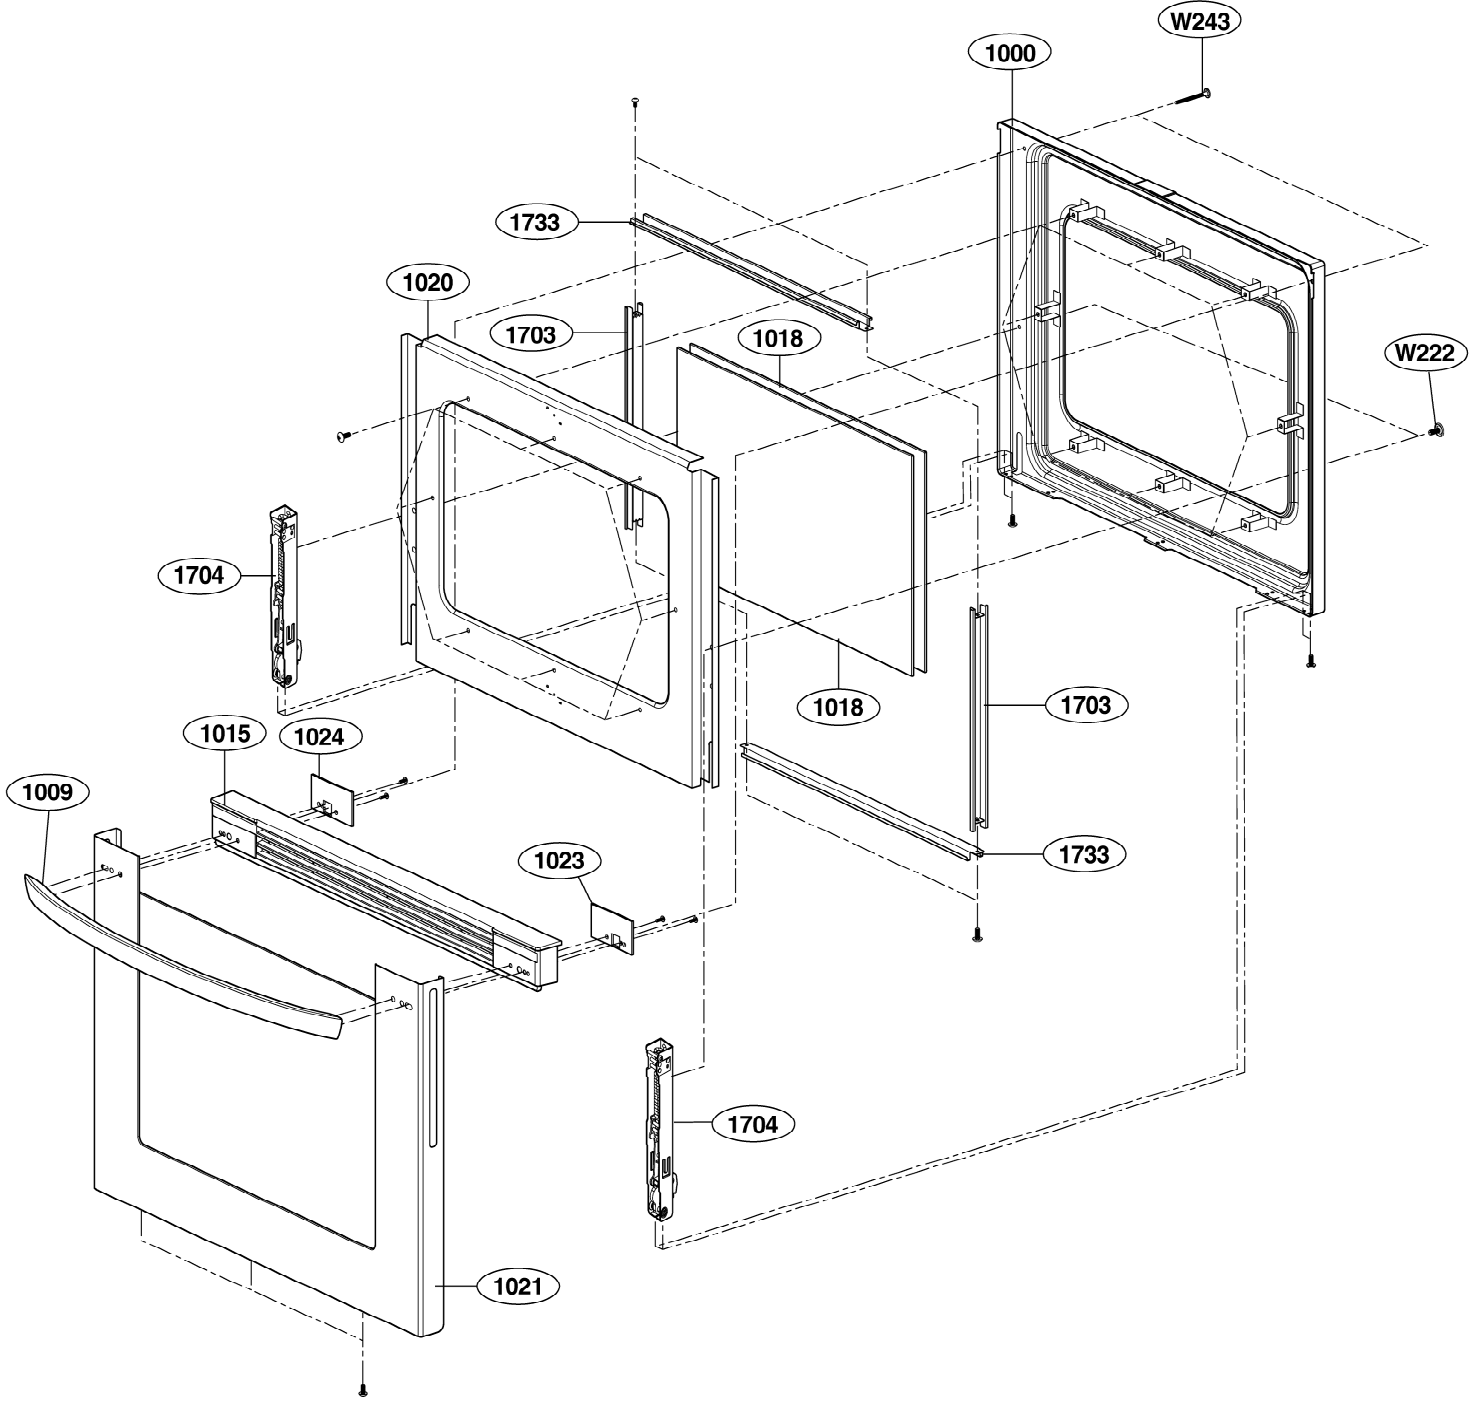

EXPLODED VIEW

INTRODUCTION (I)

For Model	Product Code
LRG3093ST / 00	FG4134ES.FSTELGA
LRG3093ST / 01	FG4134ES.FS1ELGA

DOOR PARTS (I)

For Model	Product Code
LRG3093ST / 00	FG4134ES.FSTELGA
LRG3093ST / 01	FG4134ES.FS1ELGA

CONTROLLER PARTS (I)

For Model	Product Code
LRG3093ST / 00	FG4134ES.FSTELGA
LRG3093SB / 00	FG4134EB.FBKELGA
LRG3093SW / 00	FG4134EW.FWHELGA

COOKTOP PARTS (I)

For Model	Product Code
LRG3093ST / 00	FG4134ES.FSTELGA
LRG3093SB / 00	FG4134EB.FBKELGA
LRG3093SW / 00	FG4134EW.FWHELGA

DRAWER PARTS (I)

For Model	Product Code
LRG3093ST / 00	FG4134ES.FSTELGA
LRG3093SB / 00	FG4134EB.FBKELGA
LRG3093SW / 00	FG4134EW.FWHELGA

CAVITY PARTS (I)

For Model	Product Code
LRG3093ST / 00	FG4134ES.FSTELGA