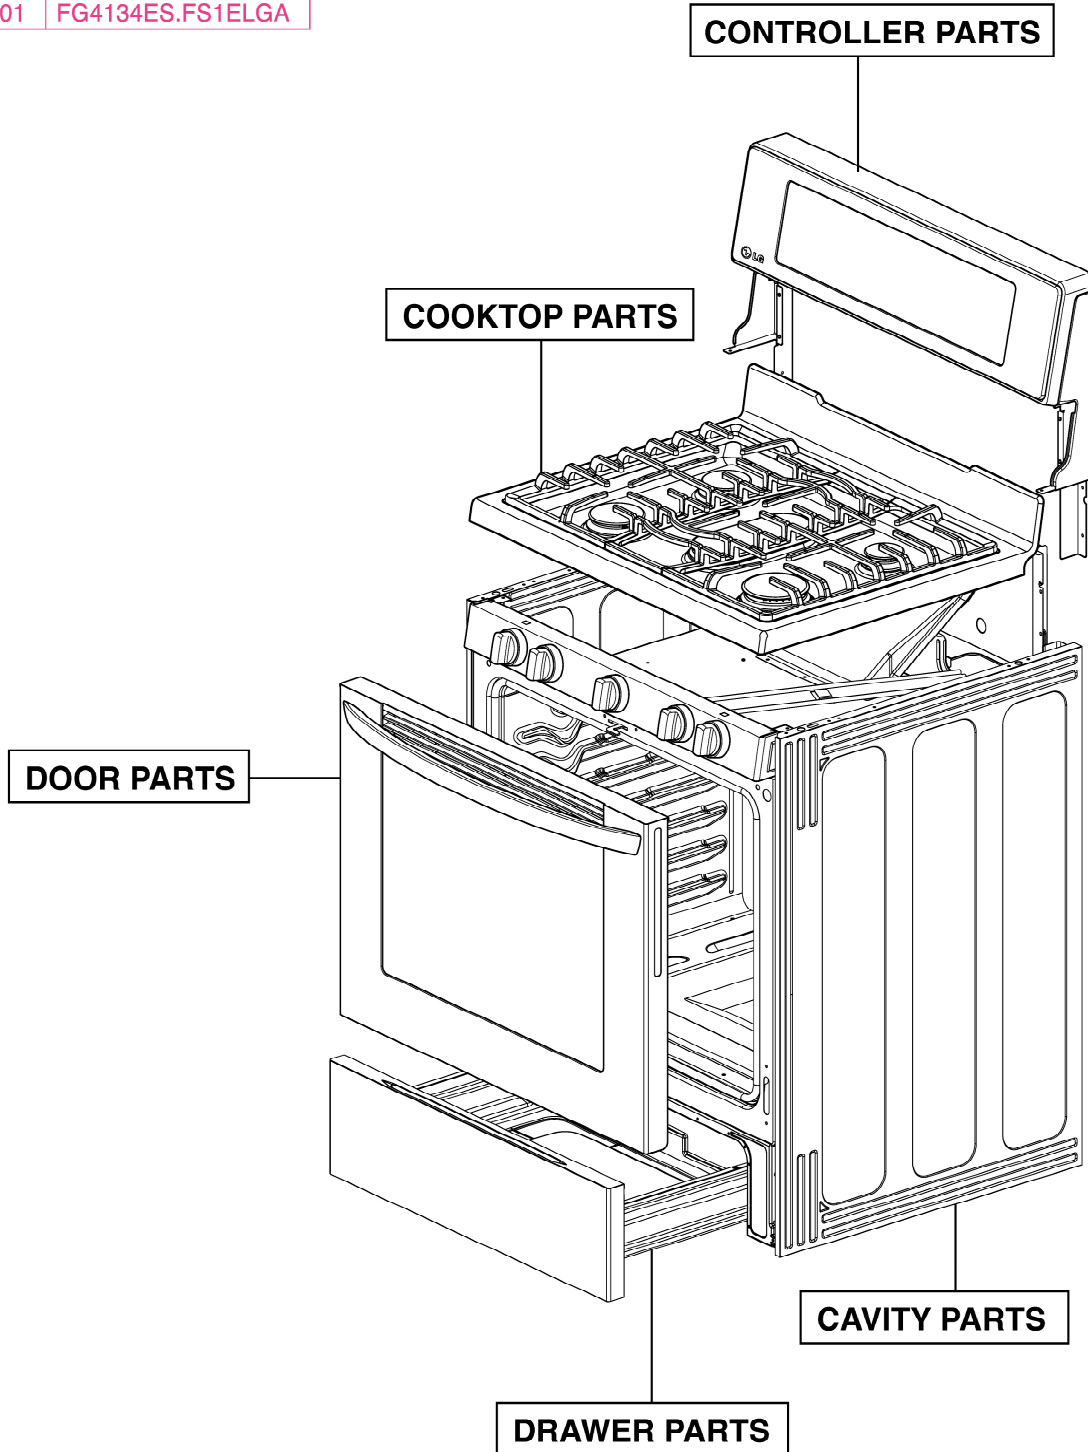

EXPLODED VIEW

INTRODUCTION (I)

For Model	Product Code
LRG3093ST / 00	FG4134ES.FSTELGA
LRG3093ST / 01	FG4134ES.FS1ELGA

DOOR PARTS (I)

For Model	Product Code
LRG3093ST / 00	FG4134ES.FSTELGA
LRG3093ST / 01	FG4134ES.FS1ELGA

CONTROLLER PARTS (I)

For Model	Product Code
LRG3093ST / 00	FG4134ES.FSTELGA
LRG3093SB / 00	FG4134EB.FBKELGA
LRG3093SW / 00	FG4134EW.FWHELGA

COOKTOP PARTS (I)

For Model	Product Code
LRG3093ST / 00	FG4134ES.FSTELGA
LRG3093SB / 00	FG4134EB.FBKELGA
LRG3093SW / 00	FG4134EW.FWHELGA

DRAWER PARTS (I)

For Model	Product Code
LRG3093ST / 00	FG4134ES.FSTELGA
LRG3093SB / 00	FG4134EB.FBKELGA
LRG3093SW / 00	FG4134EW.FWHELGA

CAVITY PARTS (I)

For Model	Product Code
LRG3093ST / 00	FG4134ES.FSTELGA