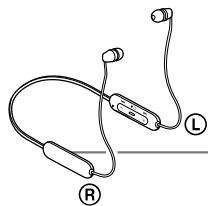

MODEL IDENTIFICATION

When identifying the destination, model name, model and serial number, refer to the model number notation on the inside of the right channel.

Note 1: The contents of model number notation might be changed in the midway of production.

Note 2: This model number notation indicates that it is WI-C100/YY2957 for US.
If the model number notation is other than this, it is WI-C100/YY2957 with a destination other than US.