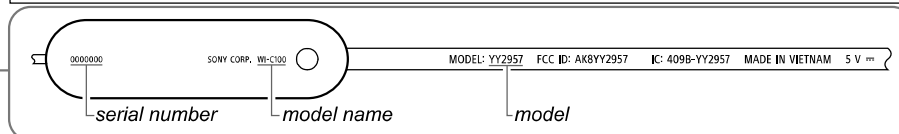

MODEL IDENTIFICATION

When identifying the destination, model name, model and serial number, refer to the model number notation on the inside of the right channel.

Note 1: The contents of model number notation might be changed in the midway of production.

Note 2: This model number notation indicates that it is WI-C100/YY2957 for US.
If the model number notation is other than this, it is WI-C100/YY2957 with a destination other than US.