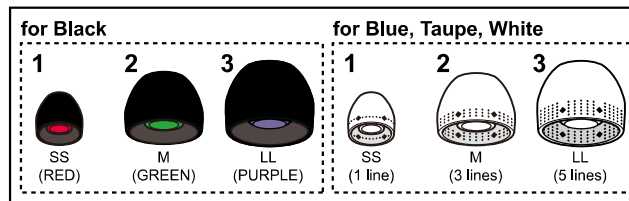

# SERVICE MANUAL

US Model

- This unit has two types of names for model name (WI-C100) and model (YY2957).
- Color variations**  
(B) Black, (C) Taupe, (L) Blue, (W) White

- The service policy of this model is Product Exchange.  
The following parts are available for service parts of this model.

## PARTS LIST

Ref. No.	Part No.	Description	Remark	Ref. No.	Part No.	Description	Remark
	503667911	REFERENCE GUIDE (ENGLISH, FRENCH, SPANISH)		2	457565532	PIECE (M), EAR (Hybrid silicone rubber earbud tip) (size M) (1 piece) (3 line: TRANSPARENT NAVY) (for Blue)	
1	327525701	PIECE (SS), EAR (Hybrid silicone rubber earbud tip) (size SS) (1 piece) (Outside: BLACK/Inside: RED) (for Black)		2	457565571	PIECE (M), EAR (Hybrid silicone rubber earbud tip) (size M) (1 piece) (3 line: BEIGE) (for Taupe)	
1	419635001	PIECE (SS), EAR (Hybrid silicone rubber earbud tip) (size SS) (1 piece) (1 line: TRANSPARENT MILKEY) (for White)		3	327525801	PIECE (LL), EAR (Hybrid silicone rubber earbud tip) (size LL) (1 piece) (Outside: BLACK/Inside: PURPLE) (for Black)	
1	457565832	PIECE (SS), EAR (Hybrid silicone rubber earbud tip) (size SS) (1 piece) (1 line: TRANSPARENT NAVY) (for Blue)		3	473939211	PIECE (LL), EAR (Hybrid silicone rubber earbud tip) (size LL) (1 piece) (5 lines: MILKEY WHITE) (for White)	
1	457565871	PIECE (SS), EAR (Hybrid silicone rubber earbud tip) (size SS) (1 piece) (1 line: BEIGE) (for Taupe)		3	473939241	PIECE (LL), EAR (Hybrid silicone rubber earbud tip) (size LL) (1 piece) (5 line: BEIGE) (for Taupe)	
2	327525401	PIECE (M), EAR (Hybrid silicone rubber earbud tip) (size M) (1 piece) (Outside: BLACK/Inside: GREEN) (for Black)		3	503025531	PIECE (LL), EAR (Hybrid silicone rubber earbud tip) (size LL) (1 piece) (5 line: TRANSPARENT NAVY) (for Blue)	
2	419634801	PIECE (M), EAR (Hybrid silicone rubber earbud tip) (size M) (1 piece) (3 lines: TRANSPARENT MILKEY) (for White)					