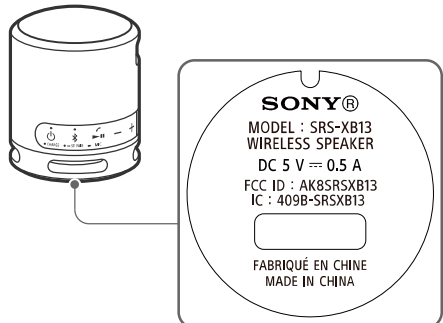

SRS-XB13

SERVICE MANUAL

US Model

- **Color variations**

(B) Black, (C) Taupe, (L) Light Blue, (LI) Powder Blue, (P) Coral Pink

- The service policy of this model is Product Exchange.
  The following parts are available for service parts of this model.

PARTS LIST

Ref. No.	Part No.	Description	Remark	Ref. No.	Part No.	Description	Remark
	502546611	OPERATING INSTRUCTIONS		1	930100849	CORD, CONNECTION	
	502546711	REFERENCE GUIDE (ENGLISH, FRENCH, SPANISH)				(USB Type-C cable (USB-A to USB-C))	
				2	502789201	STRAP (for Black)	
				2	502789211	STRAP (for Light Blue)	
				2	502789221	STRAP (for Taupe)	
				2	502789231	STRAP (for Coral Pink)	
				2	502789251	STRAP (for Powder Blue)	

MODEL IDENTIFICATION

When identifying the destination, refer to the model number notation on the bottom side.

Note 1: The contents of the model number notation might be changed in the midway of production.

Note 2: This model number notation indicates that it is SRS-XB13 for US.
If the model number notation is other than this, it is SRS-XB13 with a destination other than US.

WIRELESS SPEAKER